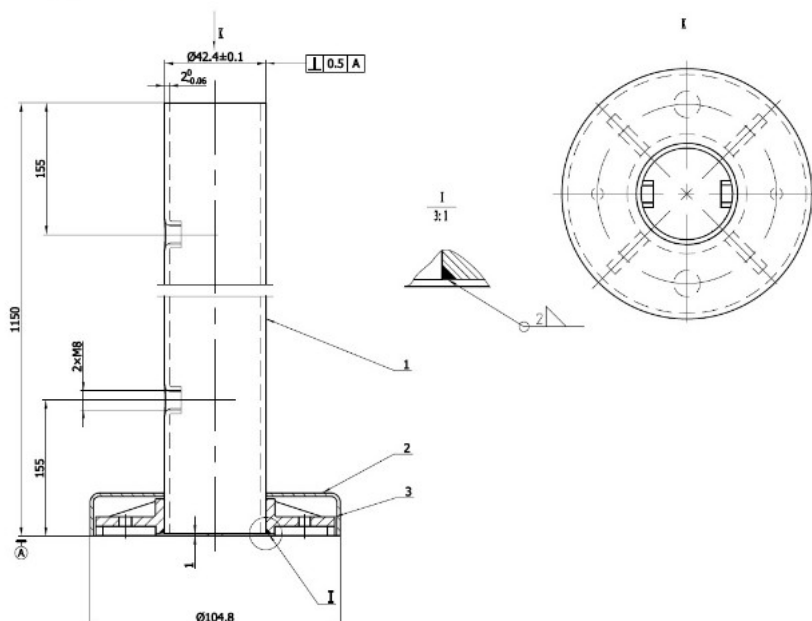

## Description:

End Baluster SS316 Brushed,  $\varnothing 42,4 \times 2 \times 1150$ mm, 2 Holes One Side

## Item number:

22.10.411-0

Units	Box	Carton	HS Code	Barcode
Pcs.	2	6	8302419000	
				5704866108621